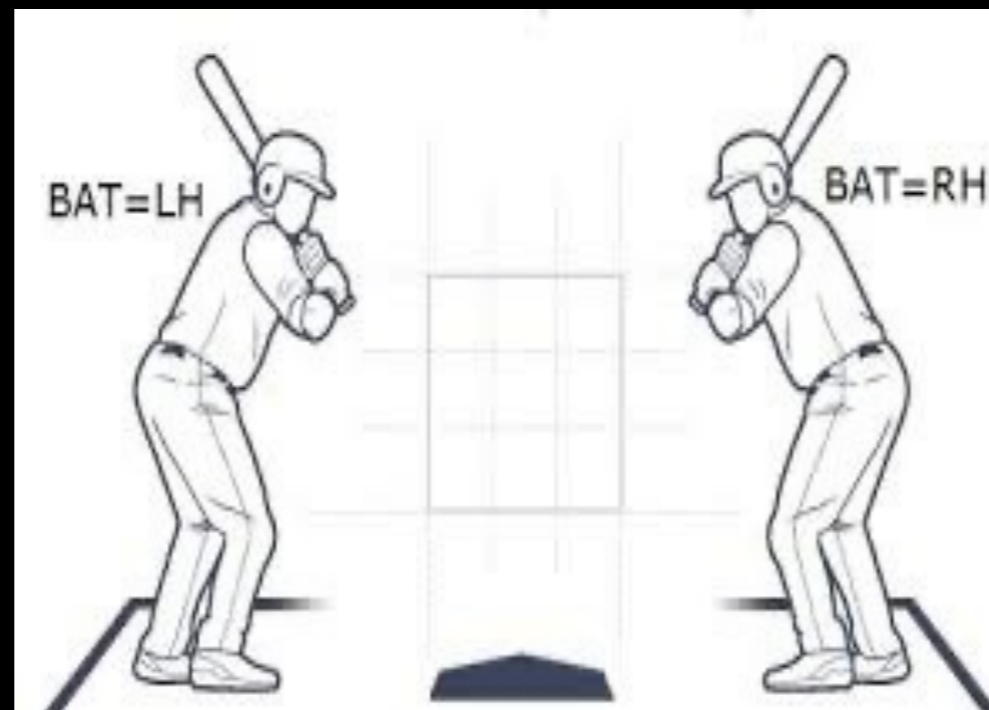

SQRDUPSPORTS

Launch the SQRDUP Strike Zone

- This State-of-the-Art Aid will utilize an App to provide Pitchers Instant Feedback
- A display will show Pitch Speed and Exact Location in Real Time
- There are over 180,000 Little League Baseball Teams Worldwide
- The market includes 30,000 High School/College Teams
- Baseball / Softball is also played Worldwide by Minor/Major League Teams
- Eventually this will replace an Umpire's Balls and Strikes Calls made in Error
- There is a need, and it is time to change to a "High-Tech Umpire" at all levels
- Provides Consistent Calls and Keeps a Level Playing Field utilizing Technology

The SQRDUP Strike Zone is State-of-the-Art & requires State-of-the-Art technology. Our engineering team is up to the task. We anticipate a 24-month engineering cycle & expect delivering to begin in the Spring of 2024.