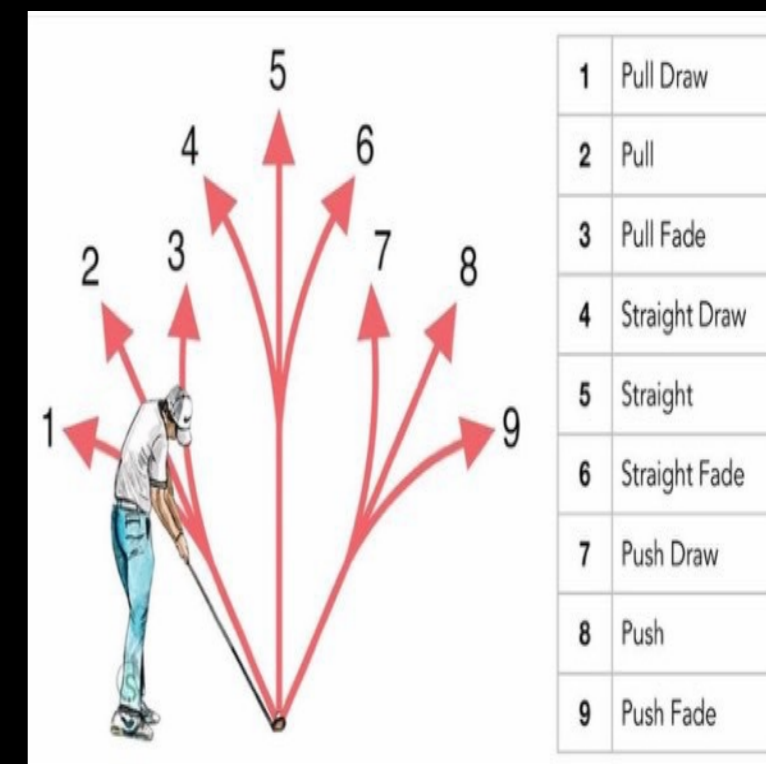

SQRDUPSPORTS

Launch “The 9”

- Patent has been filed and is “Pending” by SQRDUP GOLF
- Product will be controlled via an App
- Projects the desired Swing Path on the hitting surface
- Golfers then replicate the Swing Path for desired shot shape
- App shows the actual Swing Path for each swing made
- Product can be integrated into Golf Simulators
- Teaches players “feel” and see results of the 9 potential shots
- Quickly fixes swing issues through repetition / muscle memory
- Excellent aid for all golfers from beginners to Pros
- Allows PGA Teaching Pros to deliver results quickly to students
- Another Hi-Tech Quality Product Coming From SQRDUP GOLF

“The 9” is another State-of-the-Art training aid.
We anticipate a 12-month engineering cycle & expect delivering to begin by the Spring of 2023.