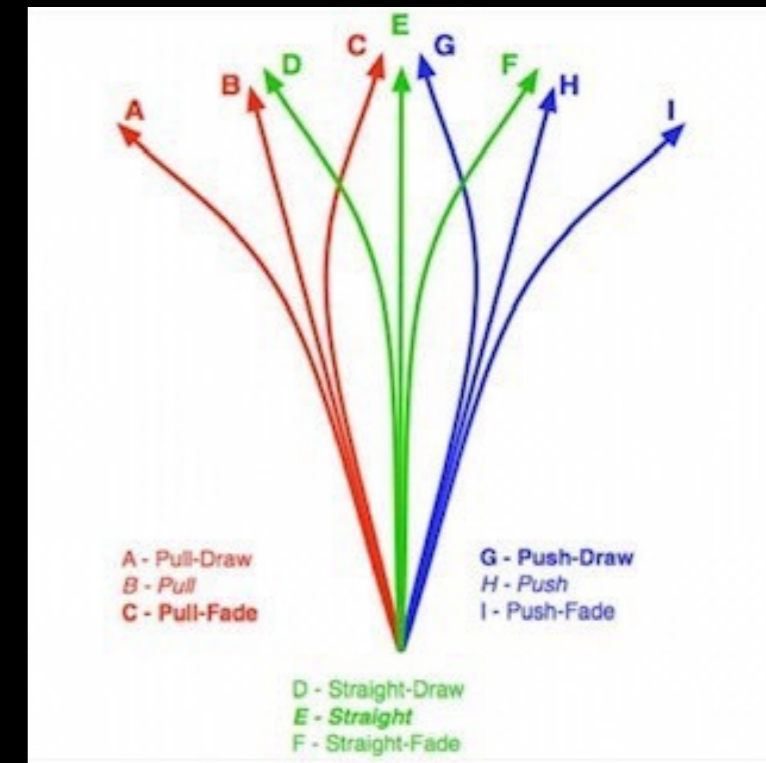

SQRDUPSPORTS

Launch “The 9”

- Patent has been filed and is “Pending” by SQRDUP GOLF
- Product will be controlled via an App
- Projects the desired Swing Path on the hitting surface
- Golfers then replicate the Swing Path for desired shot shape
- App shows the actual Swing Path for each swing made
- Product can be integrated into Golf Simulators
- Teaches players “feel” and see results of the 9 potential shots
- Quickly fixes swing issues through repetition / muscle memory
- Excellent aid for all golfers from beginners to Pros
- Allows PGA Teaching Pros to deliver results quickly to students
- Another Hi-Tech Quality Product Coming From SQRDUP GOLF

“The 9” is another State-of-the-Art training aid.
We anticipate a 12-month engineering cycle & expect delivering to begin by the Spring of 2023.